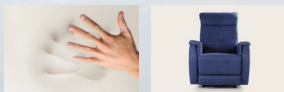

100% STYLE
100% COMFORT
100% TEMPUR

Relax and unwind with Altamura™, a recliner from TEMPUR® with TEMPUR® Material inside

Designed by:
Nicola Sardone