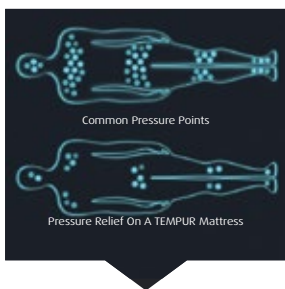

## MAXIMISED PRESSURE RELIEF

TEMPUR® Material absorbs and distributes your body weight for maximum comfort.