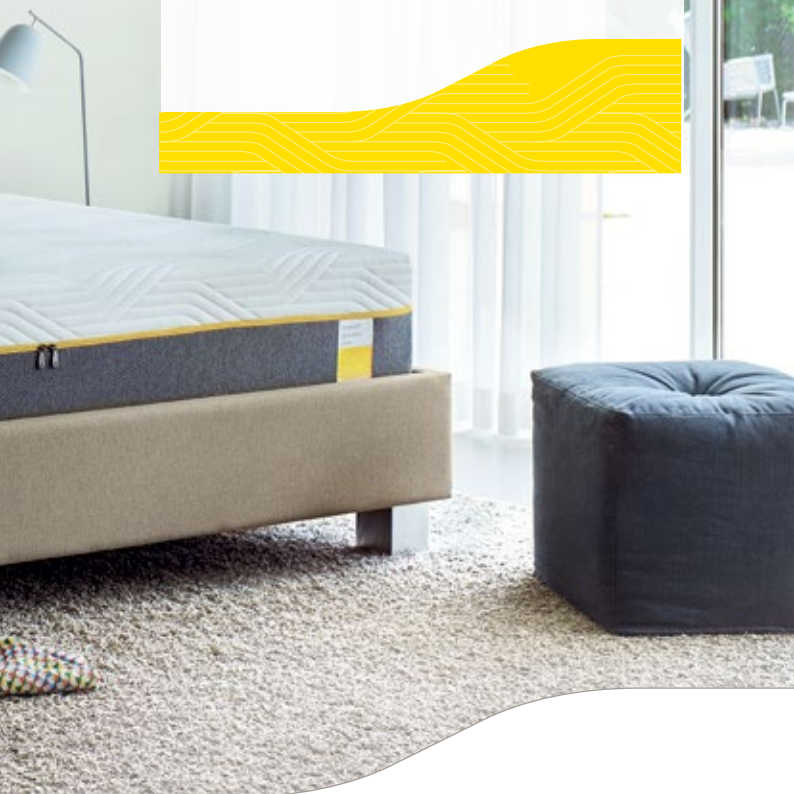

TEMPUR® Sensation

The TEMPUR® Sensation Collection provides you with a firm supportive feeling while still allowing you to move freely and easily all through the night. Experience the pressure relieving benefits of TEMPUR® Material and enjoy supreme support and comfort with a mattress from the TEMPUR® Sensation Collection.