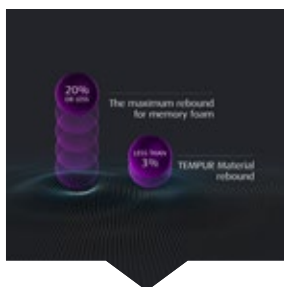

OUTSTANDING MOTION ABSORPTION

While standard memory foam rebounds up to 20%, TEMPUR® has a rebound of less than 3%.